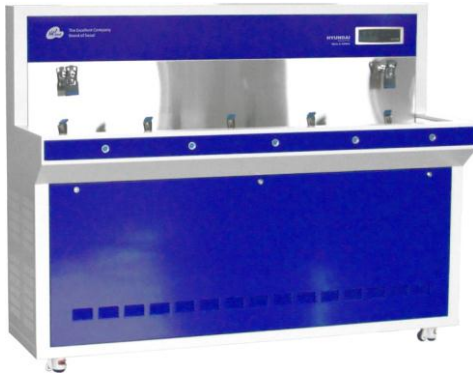

ModelNo. HGWS-3020E1

Dimension (W * D * H)	1250mm * 450mm * 1350mm
Temp. Control for cold water	Thermostat (5±3 °C)
Cooling Type (Instant Cooling System)	Compressor
Temp. Control for hot water	Bi-metal (Open : 87±3°C Close : 77±3°C)
Material of Hot water tank	SUS 304
Number of faucet	Bubbler 3 / Cup 2
Filter system	Optional (UF/Nano/RO)

ModelNo. HGWS-4020E1

Dimension (W * D * H)	1500mm * 450mm * 1350mm
Temp. Control for cold water	Thermostat (5±3 °C)
Cooling Type (Instant Cooling System)	Compressor
Temp. Control for hot water	Bi-metal (Open : 87±3°C Close : 77±3°C)
Materialof Hot water tank	SUS 304
Numberof faucet	Bubbler 4 / Cup 2
Filter system	Optional (UF/Nano/RO)

ModelNo. HGWS-5020E2

Dimension (W * D * H)	1700mm * 450mm * 1350mm
Temp. Control for cold water	Thermostat (5±3 °C)
Cooling Type (Instant Cooling System)	Compressor
Temp. Control for hot water	Bi-metal (Open : 87±3°C Close : 77±3°C)
Materialof Hot water tank	SUS 304
Numberof faucet	Bubbler 5 / Cup 2
Filter system	Optional (UF/Nano/RO)

ModelNo. HGWS-6020E2

Dimension (W * D * H)	1500mm * 450mm * 1350mm
Temp. Control for cold water	Thermostat (5±3 °C)
Cooling Type (Instant Cooling System)	Compressor
Temp. Control for hot water	Bi-metal (Open : 87±3°C Close : 77±3°C)
Materialof Hot water tank	SUS 304
Numberof faucet	Bubbler 6 / Cup 2
Filter system	Optional (UF/Nano/RO)